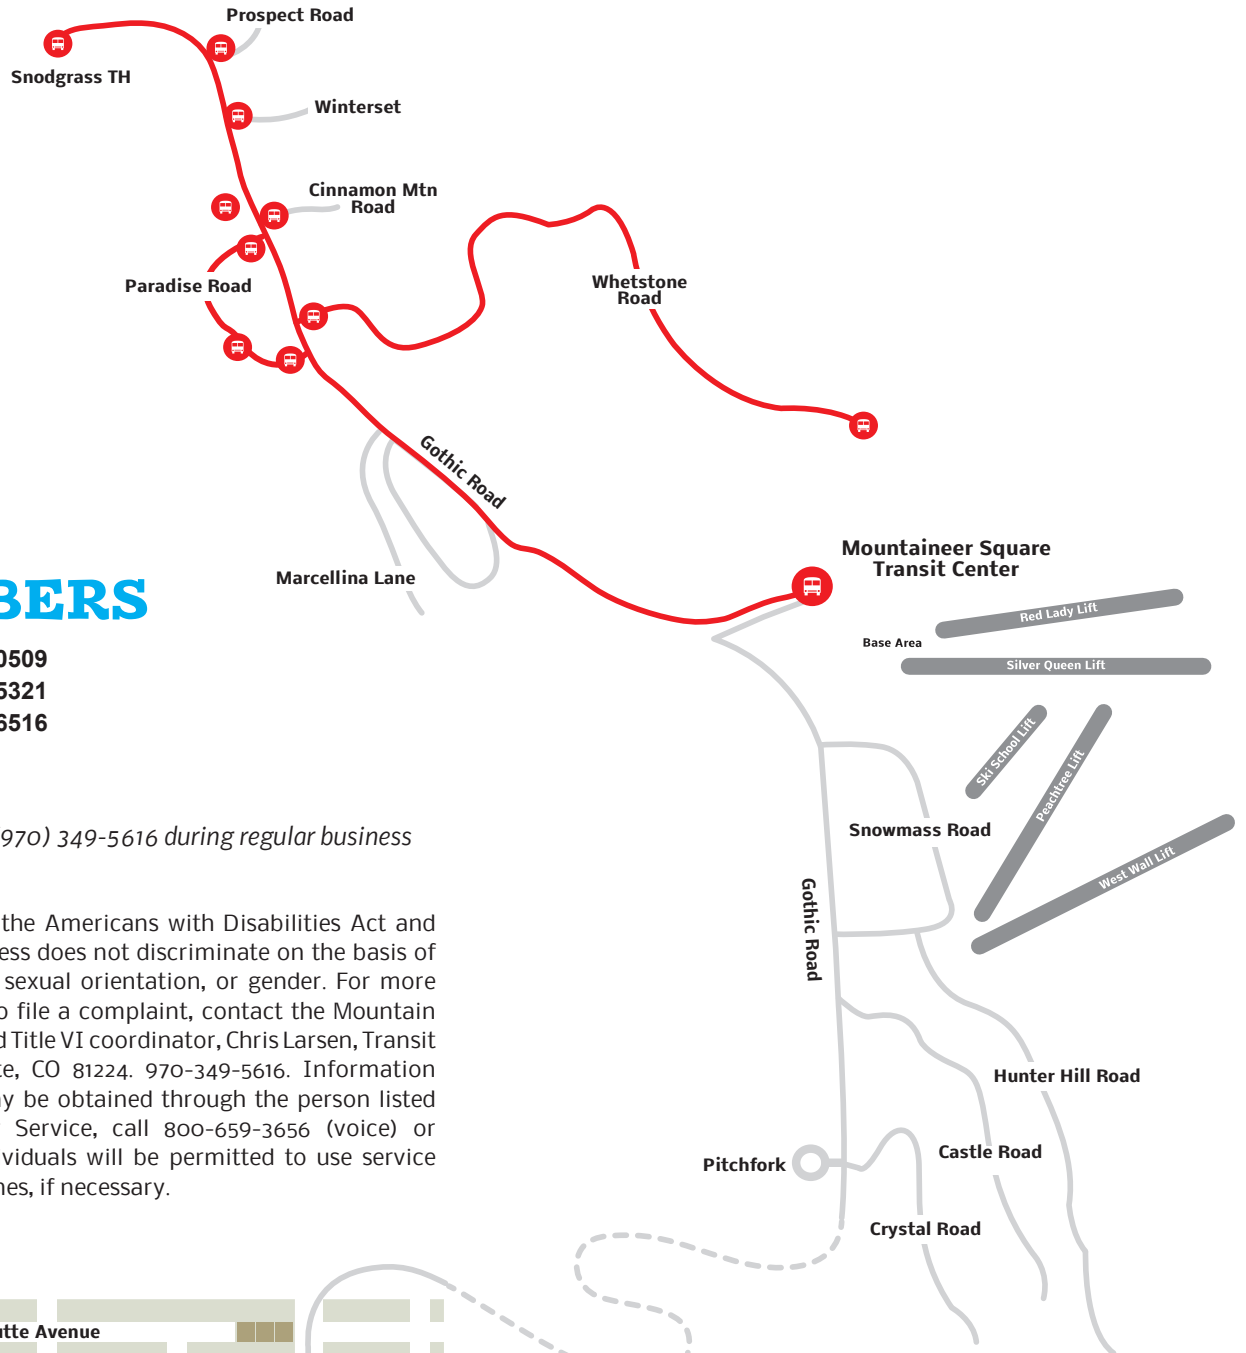

# MAP

## SUMMER SERVICE

Mountain Express is Crested Butte's free public transportation service to get you around Crested Butte and Mt. Crested Butte. We operate a Town Shuttle 365 days a year to that goes between the two towns, as well as condo buses that serve parts of Mt. Crested Butte during the winter. For more information, visit [www.mtnexp.org](http://www.mtnexp.org).

## MAP LEGEND

 Condo Bus

\*This map is totally not to scale.